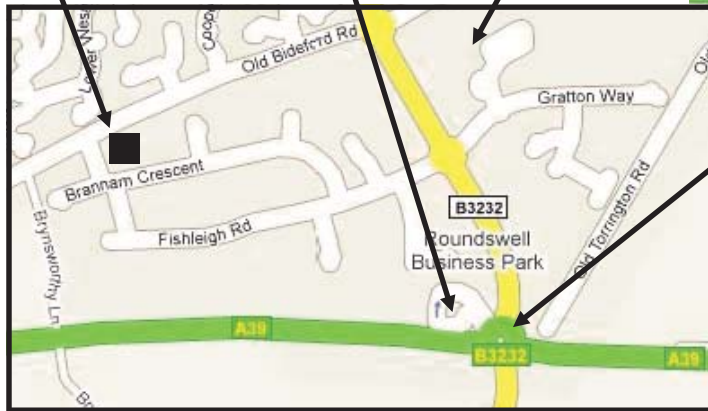

# How to get here.....

We are here

Sainsbury's

From A361 follow signs for the A39 Bideford, Bude. At Roundswell roundabout take the 4th exit onto the B3232 (signposted Roundswell, A3125). At the next roundabout take the 1st exit onto Fishleigh Road (signposted Roundswell Commercial Park West). Turn right onto Brannam Crescent and you will find us after 300 metres on the right.